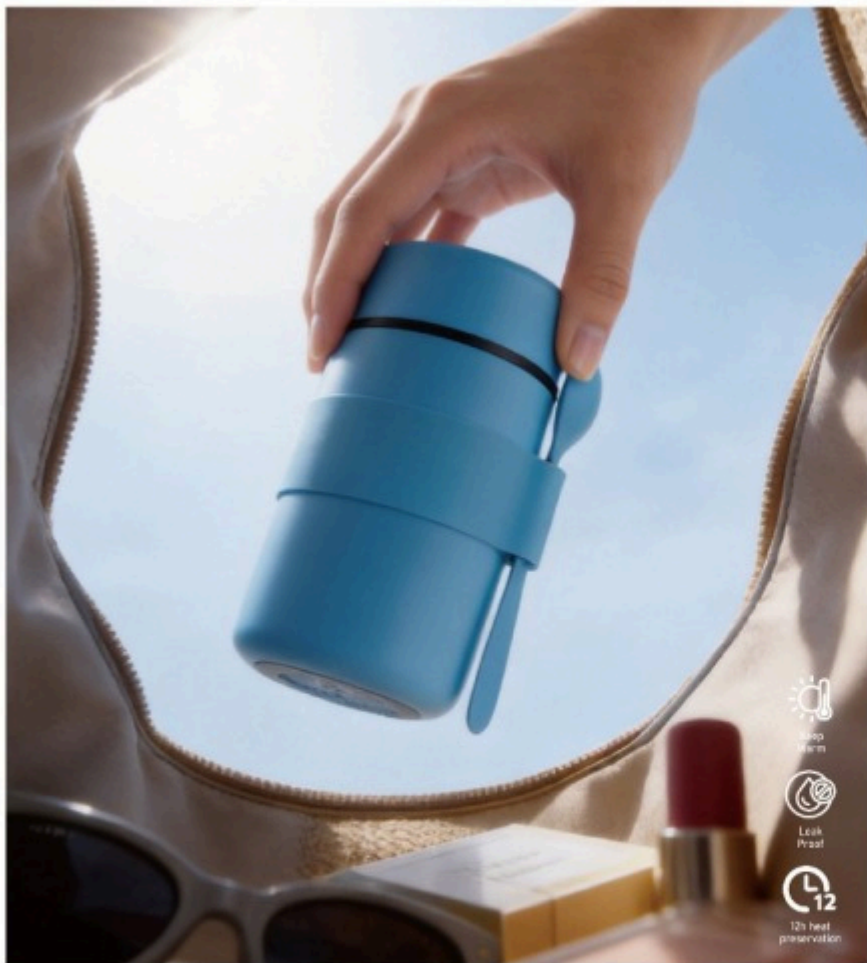

HHDB2057
Travel Mug With Silicone Grip
Capacity: 500mL/17oz

Keep Warm
Leak Proof
12h Heat Preservation