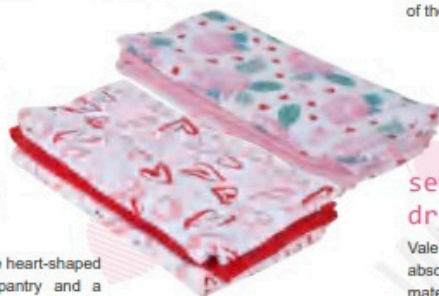

Features a convenient collapsible handle integrated into the lid, facilitating effortless transportation of the snack box.

Microwaveable Soup Mug With Spoon

Set of Two Mugs with Spoons: Provides excellent value and convenience for both you and a guest
Convenient Built-in Spoon: Each mug comes with its own handy spoon, neatly attached

Valentine's Day - BAG CLIP

Bag Clips, a set of six clips close heart-shaped pack. Indispensable in your pantry and a cheerful and original gift idea.

set of 2 microfiber drying mats

Valentine's Day bathroom towels are absorbent, breathable, portable and skin-friendly material allow you to use for indoor and outdoor sport and various occasions.